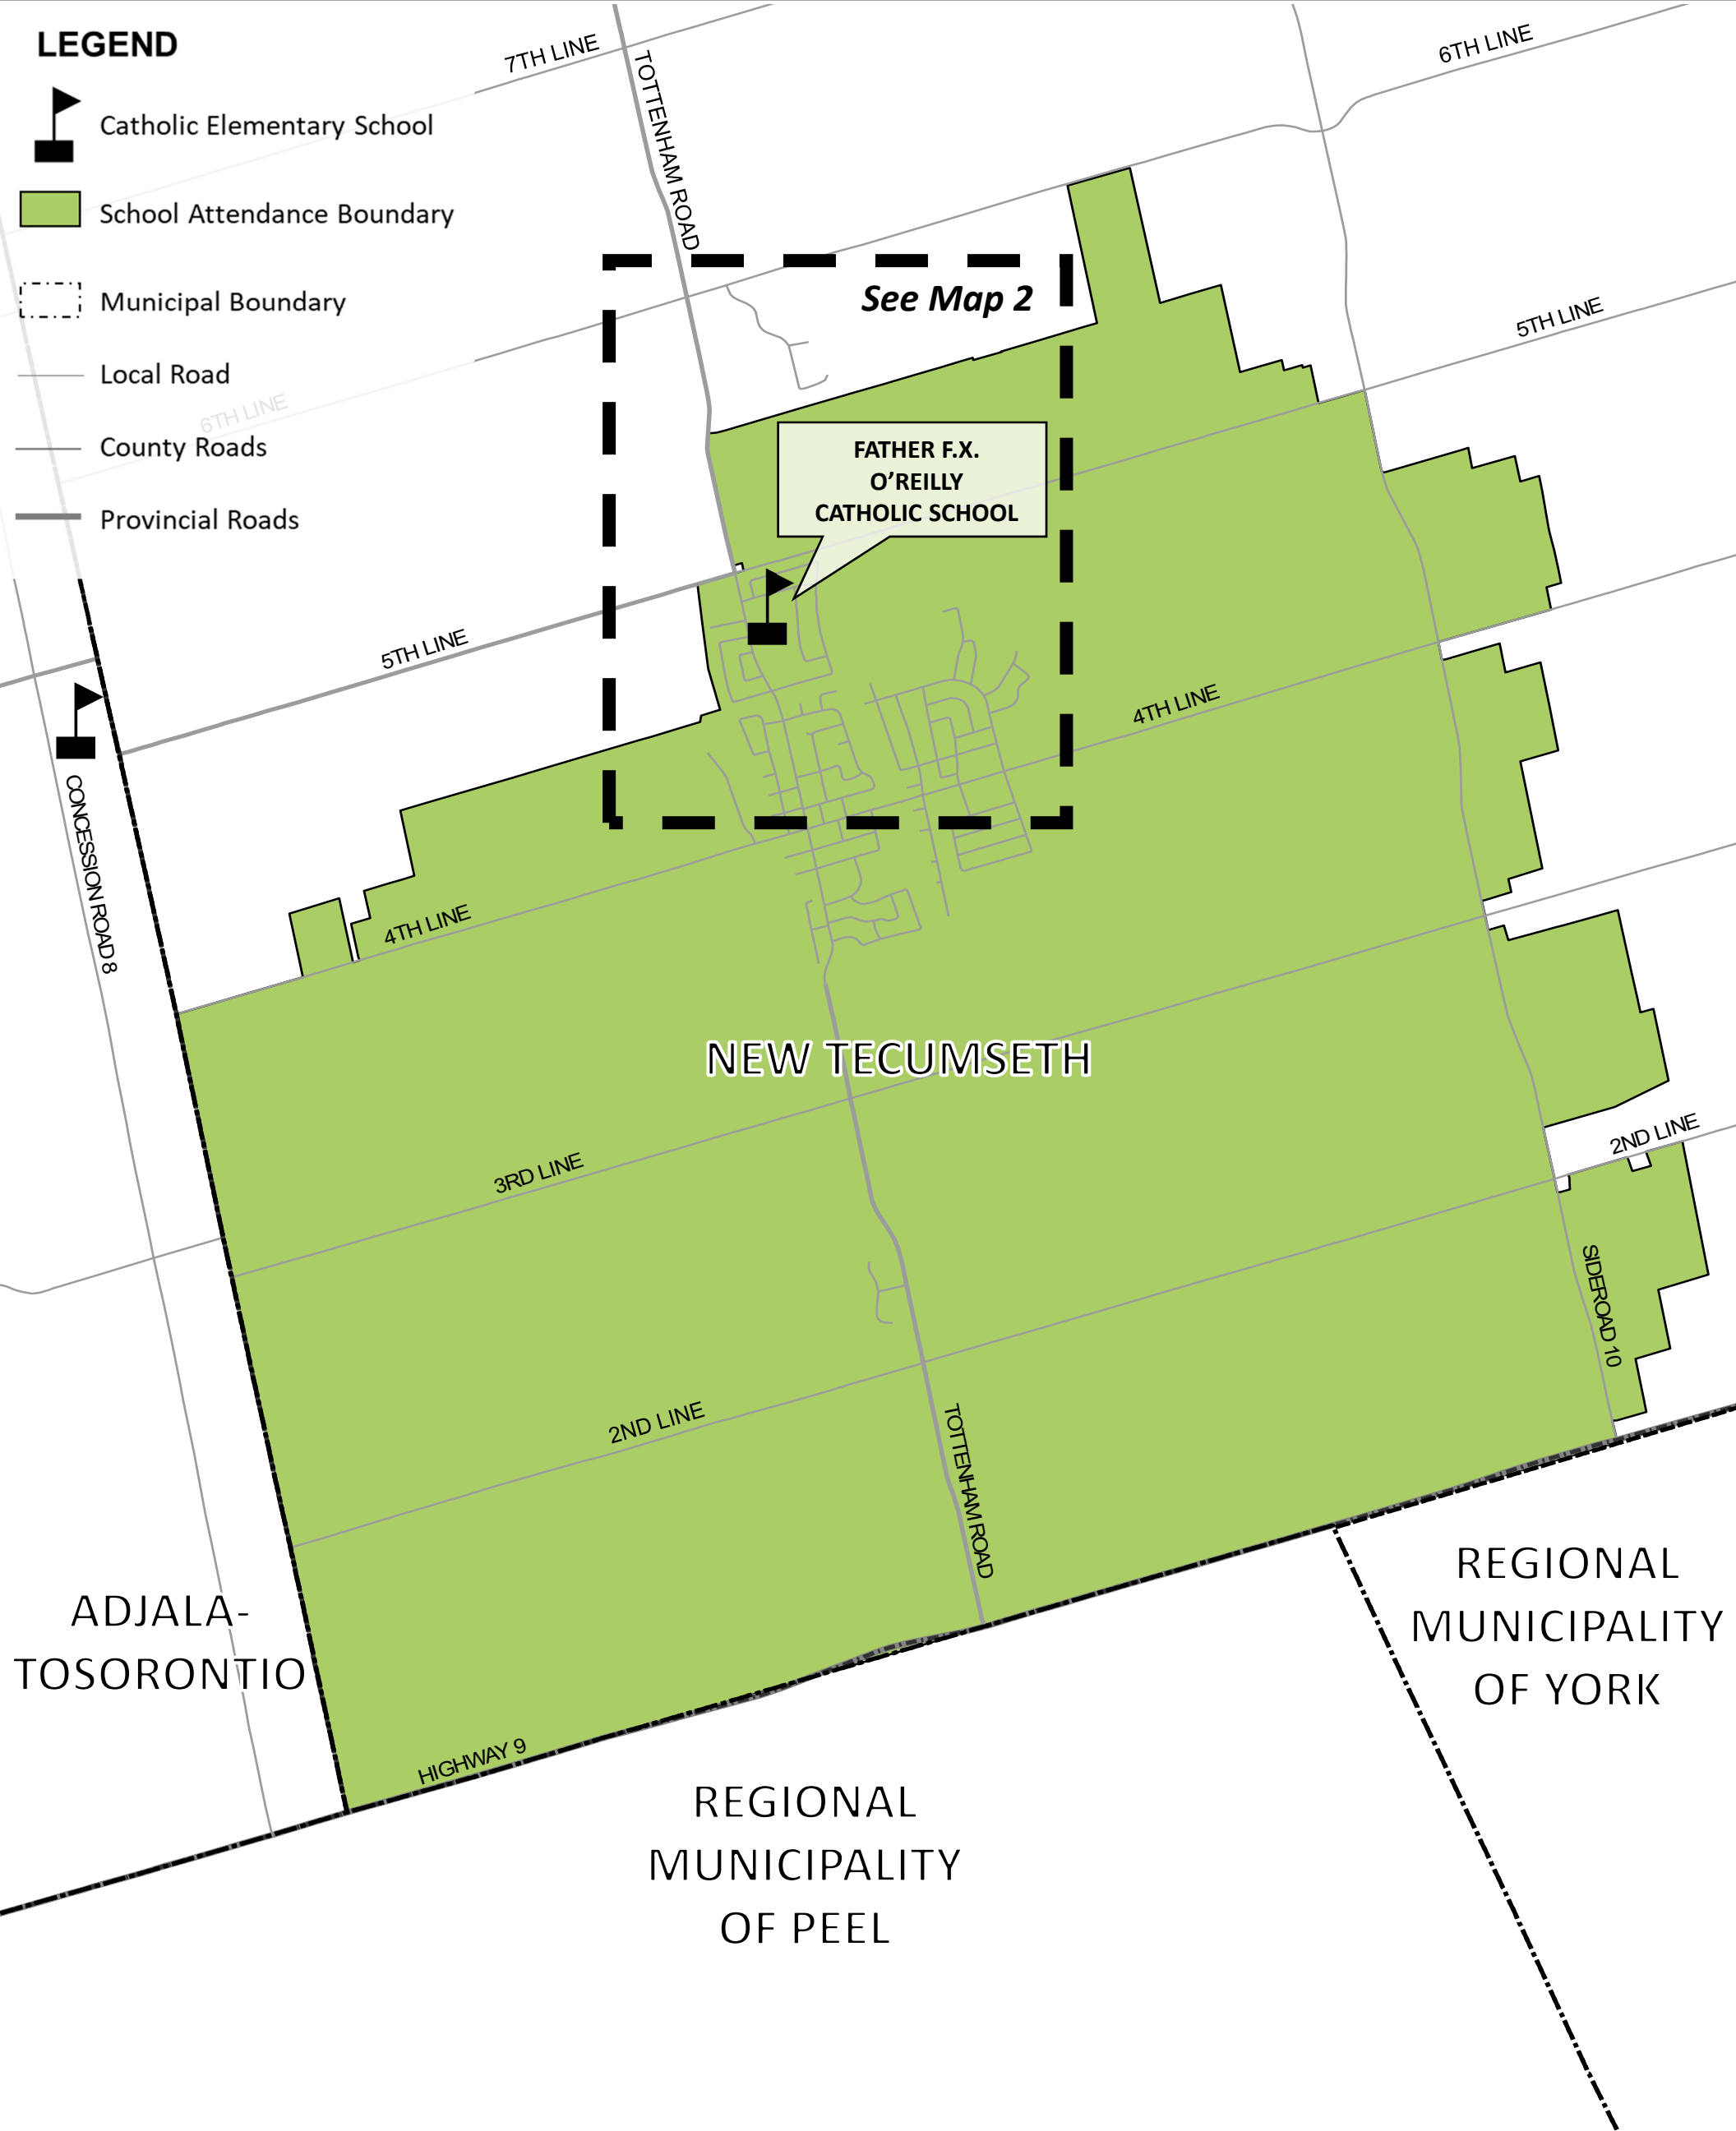

LEGEND

Catholic Elementary School

School Attendance Boundary

Municipal Boundary

Local Road

County Roads

Provincial Roads

Notes: This map is for illustrative purposes only. Boundaries are subject to change. While the SMCDSB makes every reasonable effort to keep information accurate, it cannot guarantee accuracy or precision. Under no circumstances shall the SMCDSB be held liable for any actions taken, decisions made, or actions not taken from reliance on any information presented on this map or consequences from any such reliance. Any questions should be directed to the Planning and Properties Department: Planning@smcdsb.on.ca

Source: SMCDSB Planning and Properties Department. Base data provided by Simcoe County & the Municipal Property Assessment Corporation.

Projection: UTM NAD 83 Zone 17N **File Location:** S:\Boundary Information for Schools\2022\Elementary

Scale: 1:30,000

LEGEND

-  Catholic Elementary School
-  School Attendance Boundary
-  Municipal Boundary
-  Local Road
-  County Roads
-  Provincial Roads

**FATHER F.X.
O'REILLY
CATHOLIC SCHOOL**

Notes: This map is for illustrative purposes only. Boundaries are subject to change. While the SMCDSB makes every reasonable effort to keep information accurate, it cannot guarantee accuracy or precision. Under no circumstances shall the SMCDSB be held liable for any actions taken, decisions made, or actions not taken from reliance on any information presented on this map or consequences from any such reliance. Any questions should be directed to the Planning and Properties Department: Planning@smcddb.on.ca

Scale: 1:10,000